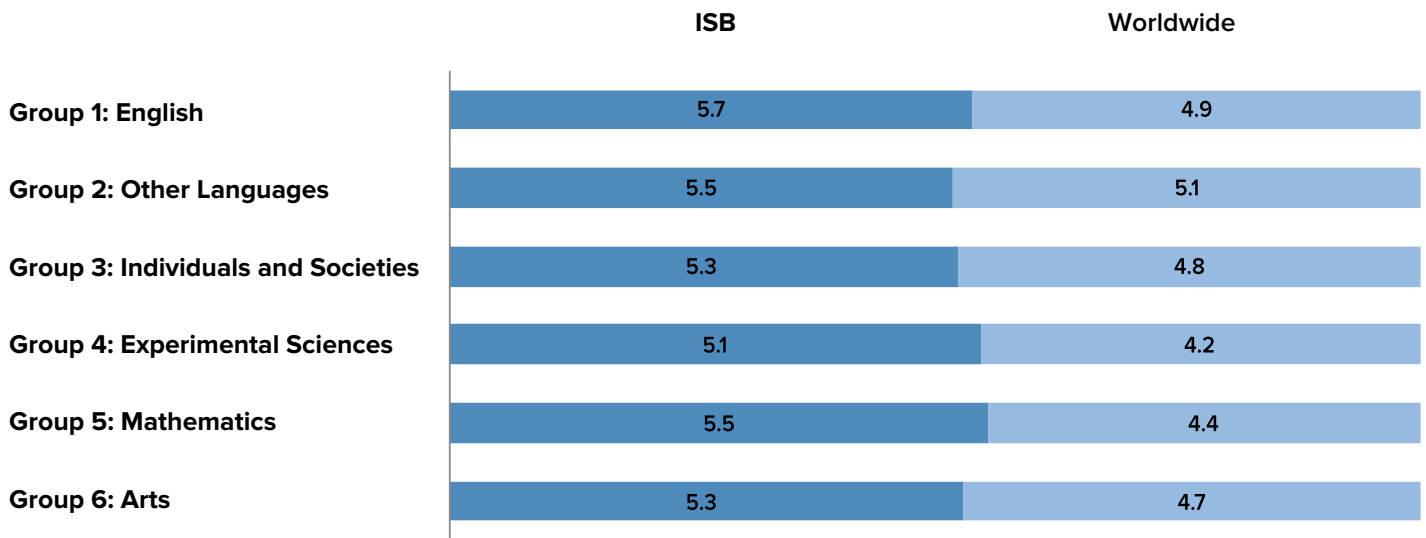

IB DIPLOMA RESULTS AT ISB 2018:

The graduating class of 2018 consisted of 111 students. 107 students completed all the required assessments for the full Diploma Programme in the May session. One student gained the maximum score of 45 points, 20 students gained 40 or more points and the average point score of 35 is 5 points above the world average.

This success is due to the combination of hard work and dedication from students and teachers combined with the supportive environment provided by parents. ISB students will be going on to study at some of the top universities around the world as well as in Switzerland.

	Worldwide 2016	ISB 2016	Worldwide 2017	ISB 2017	Worldwide 2018	ISB 2018
# Diploma Candidates	68,454	102	78,856	96	82,806	107
Pass Rate	79%	99%	80%	100%	78%	99%
Avg. points scored	30.01	34	29.95	36	29.78	35
% 40 + points	6.93%	10%	7.6%	24%	7.4%	18%
% Bi-Lingual Diploma	28%	36%	22.9%	33%	22%	33%

AVERAGE IB SCORES IN SUBJECT GROUPS 2018