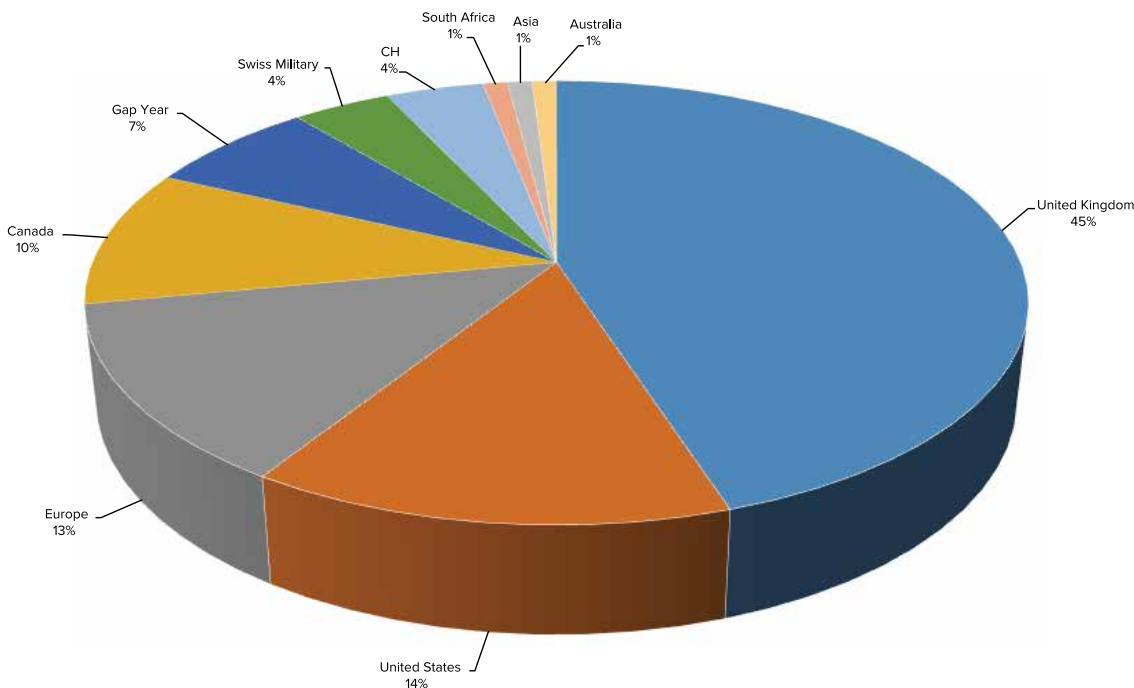

CLASS OF 2018 UNIVERSITY PLACEMENT

Previous Year (2017)	
United Kingdom	47%
Europe	18%
United States	14%
Gap Year	9%
Canada	5%
Switzerland	4%
Swiss Military	3%